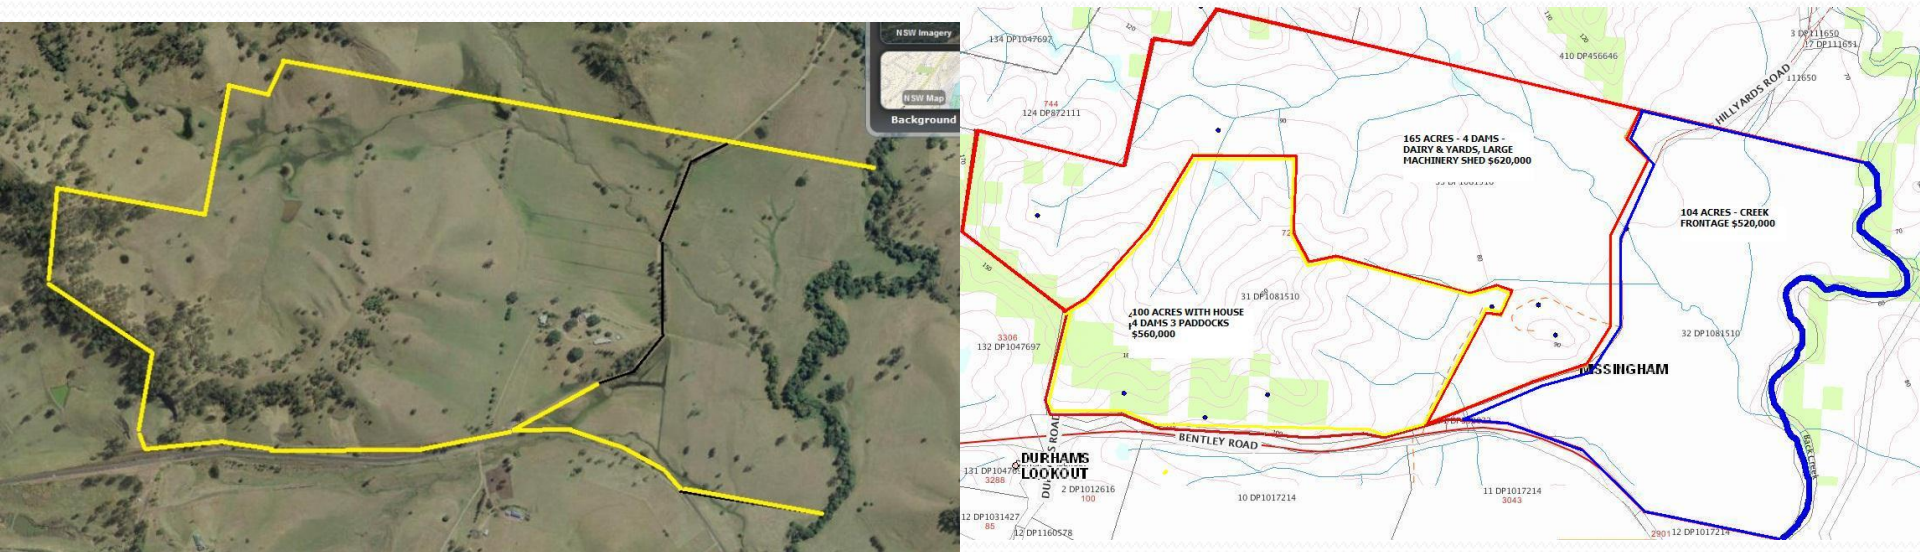

EXPRESSIONS OF INTEREST

Phenomenal Far North Coast Grazing & Cropping Land

583 Acres Carrying up to 250 Breeders

EXPRESSIONS OF INTEREST

- **This Phenomenal Far North Coast Grazing & Cropping Property consists of 583 Acres on 4 Freehold Titles. The land is rich well balanced basalt country and is situated in the “Golden Triangle” between Lismore, Casino & Kyogle. The property is subdivided into 16 paddocks, has 12 dams, 14 water troughs, double creek frontage and near new fencing. Improvements include a 3 BR Timber Homestead, 2 Large Machinery Sheds, 2 sets of Fully Equipped Stock Yards. Handy to Schools & University, Major Cities & Towns, Hospitals etc.**

Back Creek Farm

3 Freehold Titles – Hillyard Farm

BACK CREEK FARM