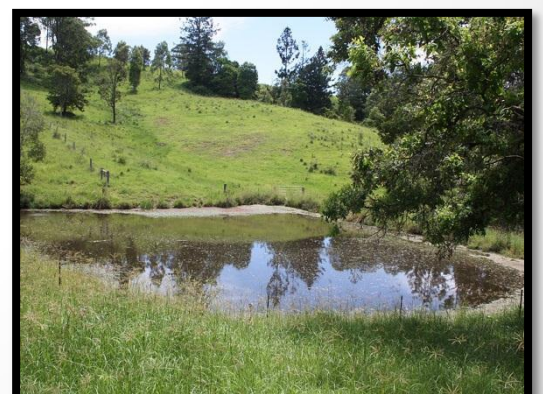

730 Acres of Excellent Grazing Country

● Asking \$1,450,000 – Mike Smith 0413300680 ●

“Beaver Creek” 730 Acres

- This is truly a beautiful property in a nice peaceful area and located on a magnificent flowing creek. The property has 730 acres of excellent and mainly frost free basalt country with approx. 115 acres of Hardwood Plantation. Presently Beaver Creek runs up to 160 cows and calves. Improvements include a well positioned 4 bedroom Timber homestead with wide veranda's looking out over one of the most looked after dams ever seen. On the dam is a nice timber jetty and sauna which many locals enjoy. Other improvements also include a large steel machinery shed, timber and steel stockyards with a vet crush. Apart from the frontage to Hanging Rock Creek there are at least 20 dams and 20 paddocks. The views are outstanding from the plateau's with views of Mount Warning, Nimbin Rocks, Border Ranges and also Blue Knob. This property could be a great opportunity for Eco Tourism.
For an inspection of this lovely property please contact :
 - **Mike Smith 0413300680**