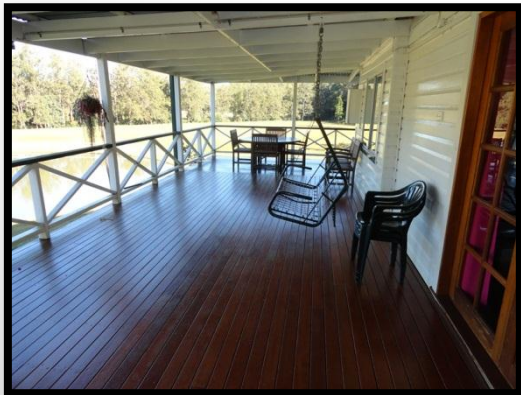

730 Acres of Excellent Grazing Country

● Asking \$1,450,000 – Mike Smith 0413300680 ●

“Beaver Creek” 730 Acres

- This is truly a beautiful property in a nice peaceful area and located on a magnificent flowing creek. The property has 730 acres of excellent and mainly frost free basalt country with approx. 115 acres of Hardwood Plantation. Presently Beaver Creek runs up to 160 cows and calves. Improvements include a well positioned 4 bedroom Timber homestead with wide veranda's looking out over one of the most looked after dams ever seen. On the dam is a nice timber jetty and sauna which many locals enjoy. Other improvements also include a large steel machinery shed, timber and steel stockyards with a vet crush. Apart from the frontage to Hanging Rock Creek there are at least 20 dams and 20 paddocks. The views are outstanding from the plateau's with views of Mount Warning, Nimbin Rocks, Border Ranges and also Blue Knob. This property could be a great opportunity for Eco Tourism.
For an inspection of this lovely property please contact :
 - **Mike Smith 0413300680**